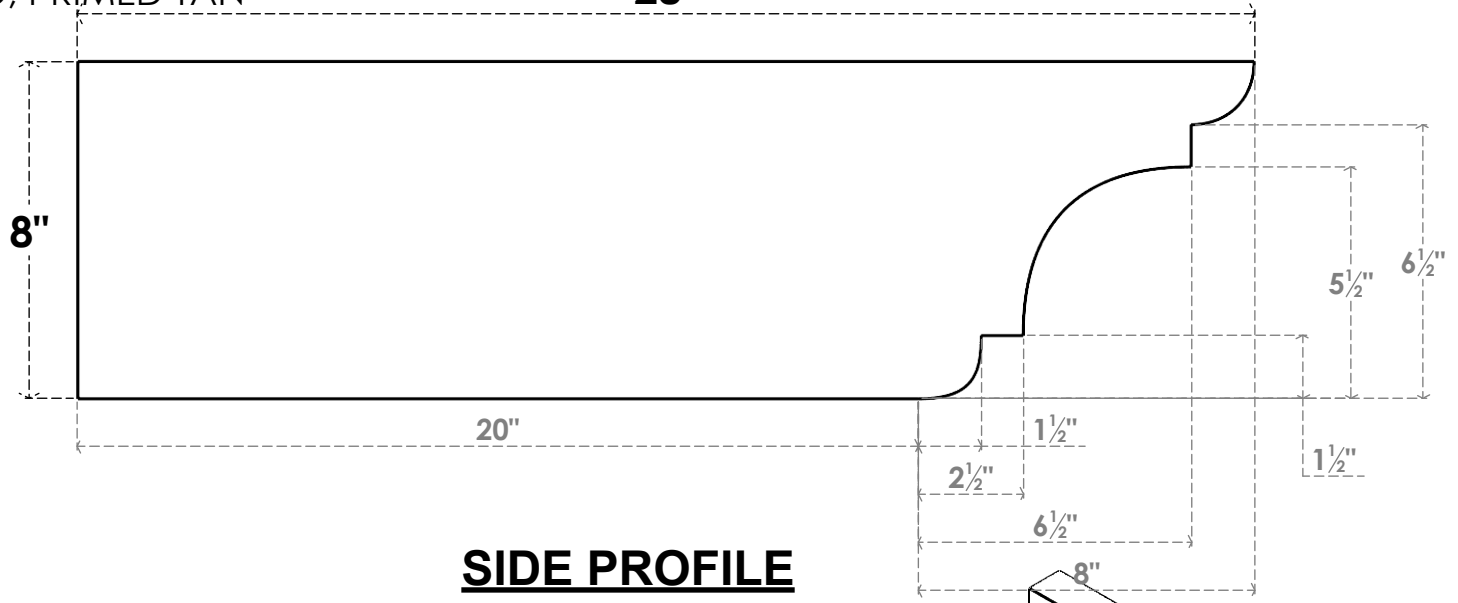

# ITEM NUMBER: RFTURS020X08000X28000X008NEB00RCPR

2"W X 8"H X 28"L TIMBERTHANE ROUGH CEDAR NEW BRIGHTON FAUX WOOD SOLID RAFTER TAIL, 8"L END, PRIMED TAN **28"**

GENERATED DATE : 03/02/2023

EKENA MILLWORK  
 2300 WEST MAIN ST.  
 CLARKSVILLE, TX 75426  
 TOLL FREE: 866-607-0453  
 WWW.EKENAMILLWORK.COM

### NOTES

1. INSTALLATION TO BE COMPLETED IN ACCORDANCE WITH MANUFACTURER'S SPECIFICATIONS.
2. DRAWING MAY NOT BE TO SCALE
3. THIS DRAWING IS INTENDED FOR DESIGN AND PLANNING PURPOSES ONLY.
4. ALL INFORMATION CONTAINED HEREIN WAS CURRENT AT THE TIME OF DEVELOPMENT BUT MUST BE REVIEWED AND APPROVED BY THE PRODUCT MANUFACTURER TO BE CONSIDERED ACCURATE.
5. TIMBERTHANE ARCHITECTURAL PRODUCTS ARE MADE FROM HIGH DENSITY URETHANE AND COME FACTORY PRIMED