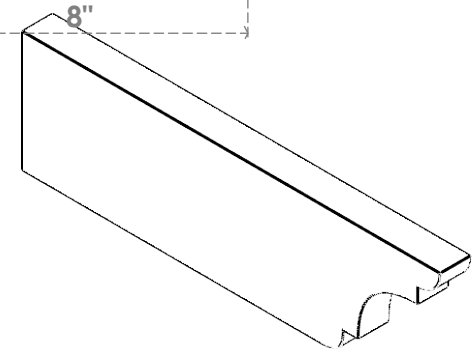

# ITEM NUMBER: RFTURS020X08000X28000X008NEB00RCPR

2"W X 8"H X 28"L TIMBERTHANE ROUGH CEDAR NEW BRIGHTON FAUX WOOD SOLID RAFTER TAIL, 8"L END, PRIMED TAN **28"**

GENERATED DATE : 03/02/2023

EKENA MILLWORK  
 2300 WEST MAIN ST.  
 CLARKSVILLE, TX 75426  
 TOLL FREE: 866-607-0453  
 WWW.EKENAMILLWORK.COM

### NOTES

1. INSTALLATION TO BE COMPLETED IN ACCORDANCE WITH MANUFACTURER'S SPECIFICATIONS.
2. DRAWING MAY NOT BE TO SCALE
3. THIS DRAWING IS INTENDED FOR DESIGN AND PLANNING PURPOSES ONLY.
4. ALL INFORMATION CONTAINED HEREIN WAS CURRENT AT THE TIME OF DEVELOPMENT BUT MUST BE REVIEWED AND APPROVED BY THE PRODUCT MANUFACTURER TO BE CONSIDERED ACCURATE.
5. TIMBERTHANE ARCHITECTURAL PRODUCTS ARE MADE FROM HIGH DENSITY URETHANE AND COME FACTORY PRIMED