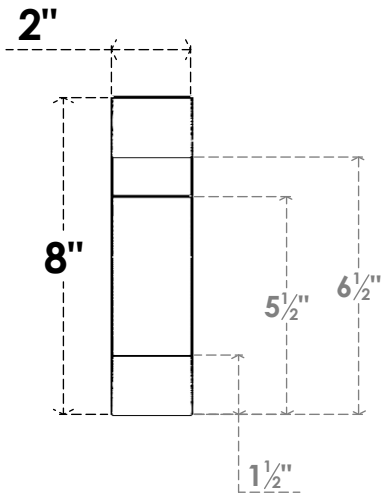

# ITEM NUMBER: RFTURS020X08000X28000X008NEB00RCPR

2"W X 8"H X 28"L TIMBERTHANE ROUGH CEDAR NEW BRIGHTON FAUX WOOD SOLID RAFTER TAIL, 8"L END, PRIMED TAN **28"**

GENERATED DATE : 03/02/2023

EKENA MILLWORK  
 2300 WEST MAIN ST.  
 CLARKSVILLE, TX 75426  
 TOLL FREE: 866-607-0453  
 WWW.EKENAMILLWORK.COM

### NOTES

1. INSTALLATION TO BE COMPLETED IN ACCORDANCE WITH MANUFACTURER'S SPECIFICATIONS.
2. DRAWING MAY NOT BE TO SCALE
3. THIS DRAWING IS INTENDED FOR DESIGN AND PLANNING PURPOSES ONLY.
4. ALL INFORMATION CONTAINED HEREIN WAS CURRENT AT THE TIME OF DEVELOPMENT BUT MUST BE REVIEWED AND APPROVED BY THE PRODUCT MANUFACTURER TO BE CONSIDERED ACCURATE.
5. TIMBERTHANE ARCHITECTURAL PRODUCTS ARE MADE FROM HIGH DENSITY URETHANE AND COME FACTORY PRIMED